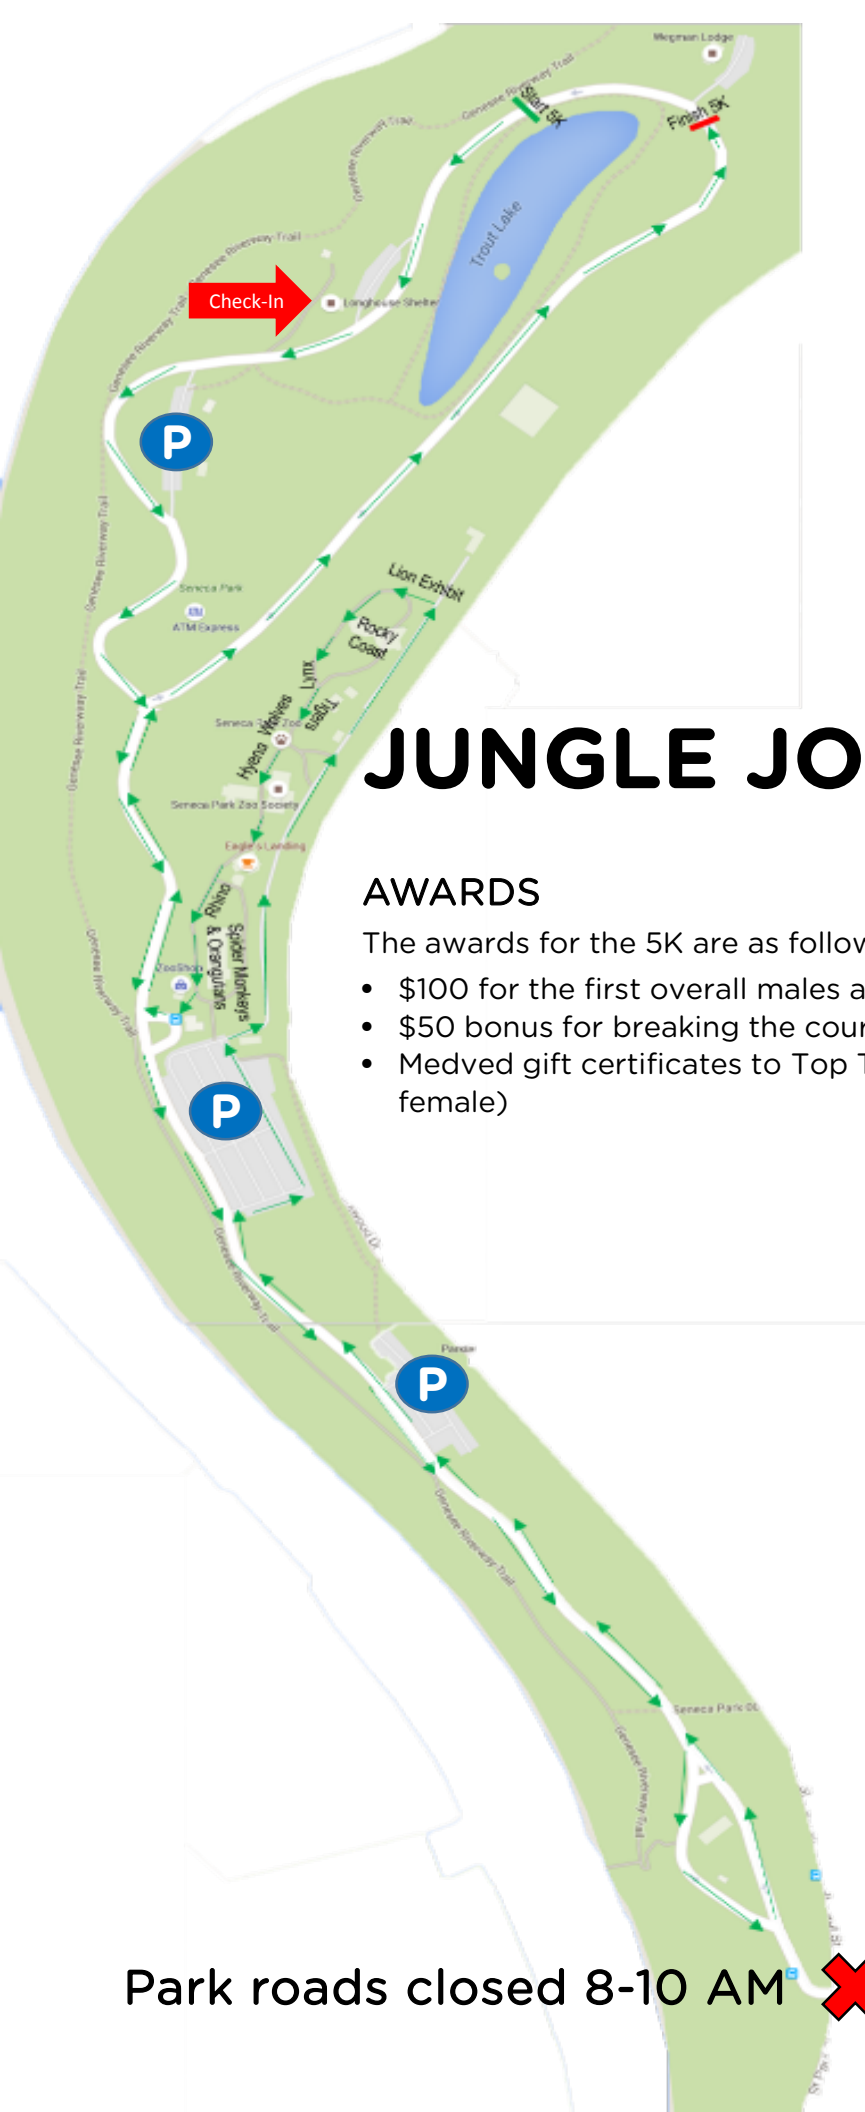

JUNGLE JOG COURSE MAP

AWARDS

The awards for the 5K are as follows:

- $100 for the first overall males and female runners.
- $50 bonus for breaking the course records (14:40 male and 17:52 female)
- Medved gift certificates to Top Three in each age division (male and female)

Park roads closed 8-10 AM